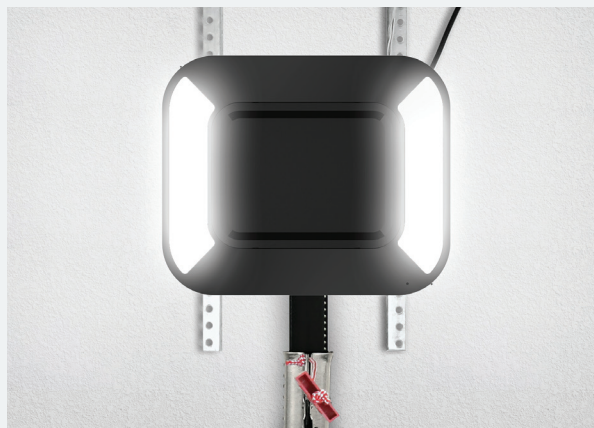

Integrated dual LED lighting system

Increase the functionality of the garage and never change a garage light bulb again. Dual lighting system provides 1,500 lumens of long-lasting LED light that brightens high traffic areas of the garage.