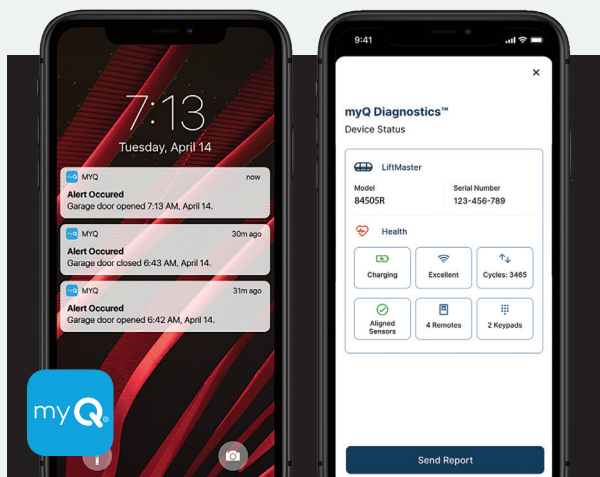

Do more with myQ

Use the myQ app to control, secure and monitor your garage and conveniently share and manage access to your home without sharing passcodes or keys. Also, take the hassle out of service repair and easily connect to a trusted Dealer through the myQ app.