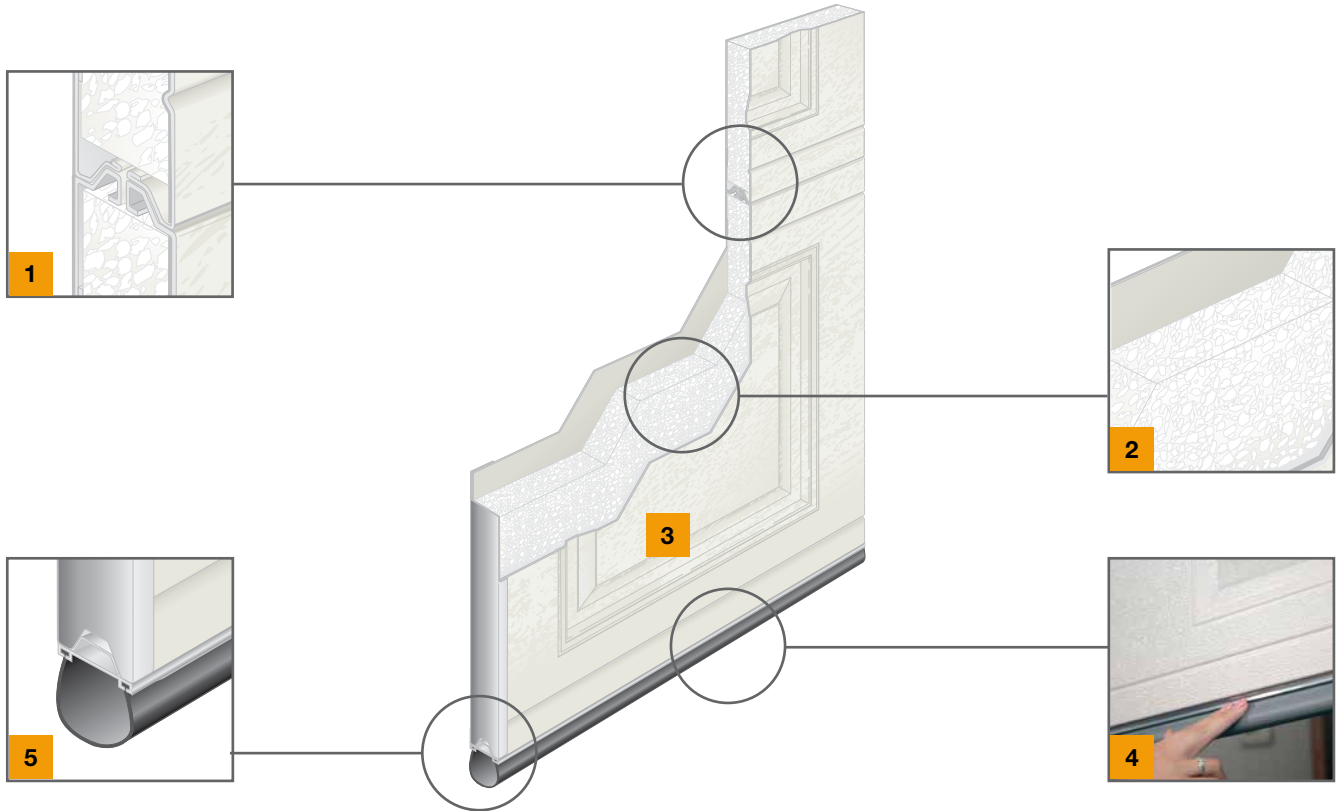

Therma Tech 3400

Panel Features

The Industry Leader in Innovative Door Safety, Durability, and Efficiency

Tongue & Groove Section Joints **1**

Precisely designed thermally broken section joints reduce air infiltration and create weather tight seal.

Sandwich Construction **2**

3-layer steel front and back construction with insulating polystyrene core increases energy savings.

Panel Embossment **3**

Easy to clean woodgrain texture, galvanized and finish painted steel provide years of trouble-free performance and beauty.

Aluminum Retainer **4**

Hörmann minimizes floor corrosion by utilizing an aluminum bottom seal retainer that never rusts and is more durable than brittle plastic retainers.

Bottom Weather Seal **5**

Keeps out wind, rain, debris and other elements for added energy savings.